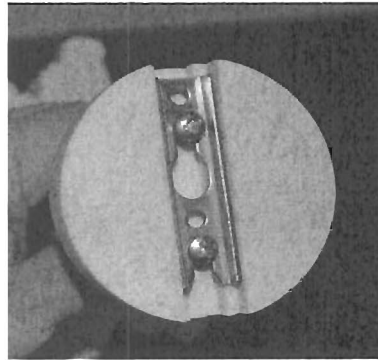

G788 BR & PR PR – Vilayna Tieback Pair Assembly Instructions

Un screw 1/4 turn
and remove brass mounting plate

Attach mounting plate to wall
with mounting screws (2)

Slide stem screws into the plate
and push down to lock in place

Attached Tieback