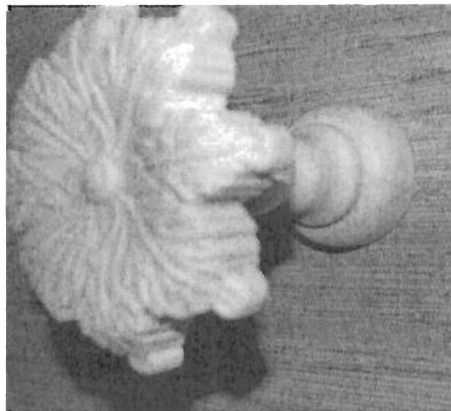

G788 BR & PR PR – Vilayna Tieback Pair Assembly Instructions

Un screw 1/4 turn
and remove brass mounting plate

Attach mounting plate to wall
with mounting screws (2)

Slide stem screws into the plate
and push down to lock in place

Attached Tieback