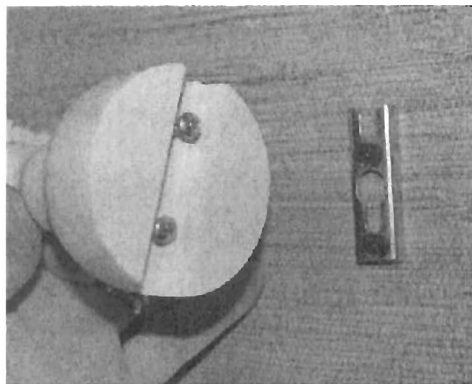

G788 BR & PR PR – Vilayna Tieback Pair Assembly Instructions

Un screw 1/4 turn
and remove brass mounting plate

Attach mounting plate to wall
with mounting screws (2)

Slide stem screws into the plate
and push down to lock in place

Attached Tieback