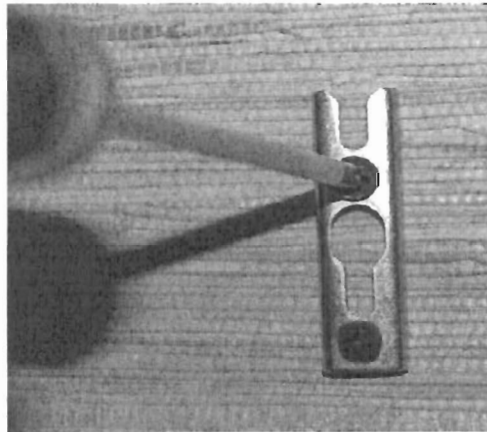

G788 BR & PR PR – Vilayna Tieback Pair Assembly Instructions

Un screw 1/4 turn
and remove brass mounting plate

Attach mounting plate to wall
with mounting screws (2)

Slide stem screws into the plate
and push down to lock in place

Attached Tieback