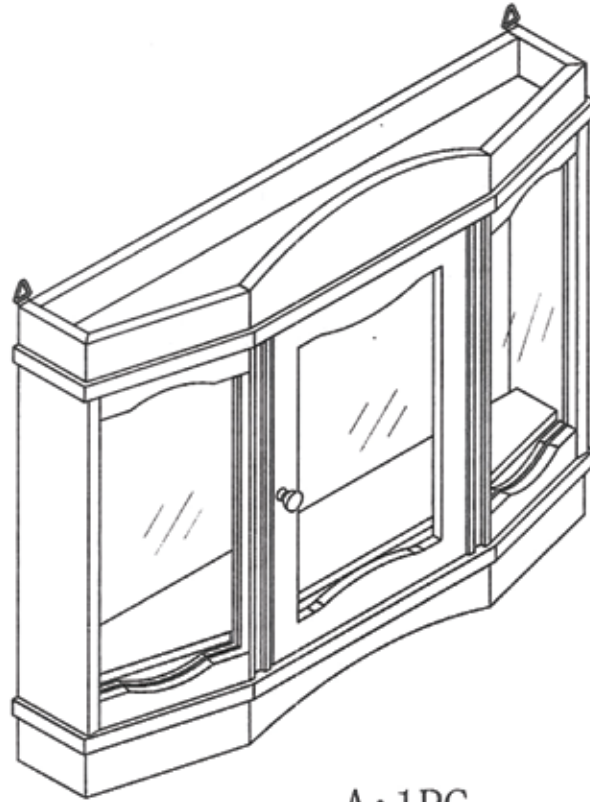

TOUCH OF CLASS CATALOG

LYNDHURST WALL CURIO CABINET

ITEM NO. : 101202

ASSEMBLY INSTRUCTIONS

PART LIST:

A: 1PC

HARDWARE LIST:

a. WALL ANCHOR 2PCS

b. FLAT HEAD SCREW 2PCS

c. PIN 8PCS

STEP 1

STEP 2