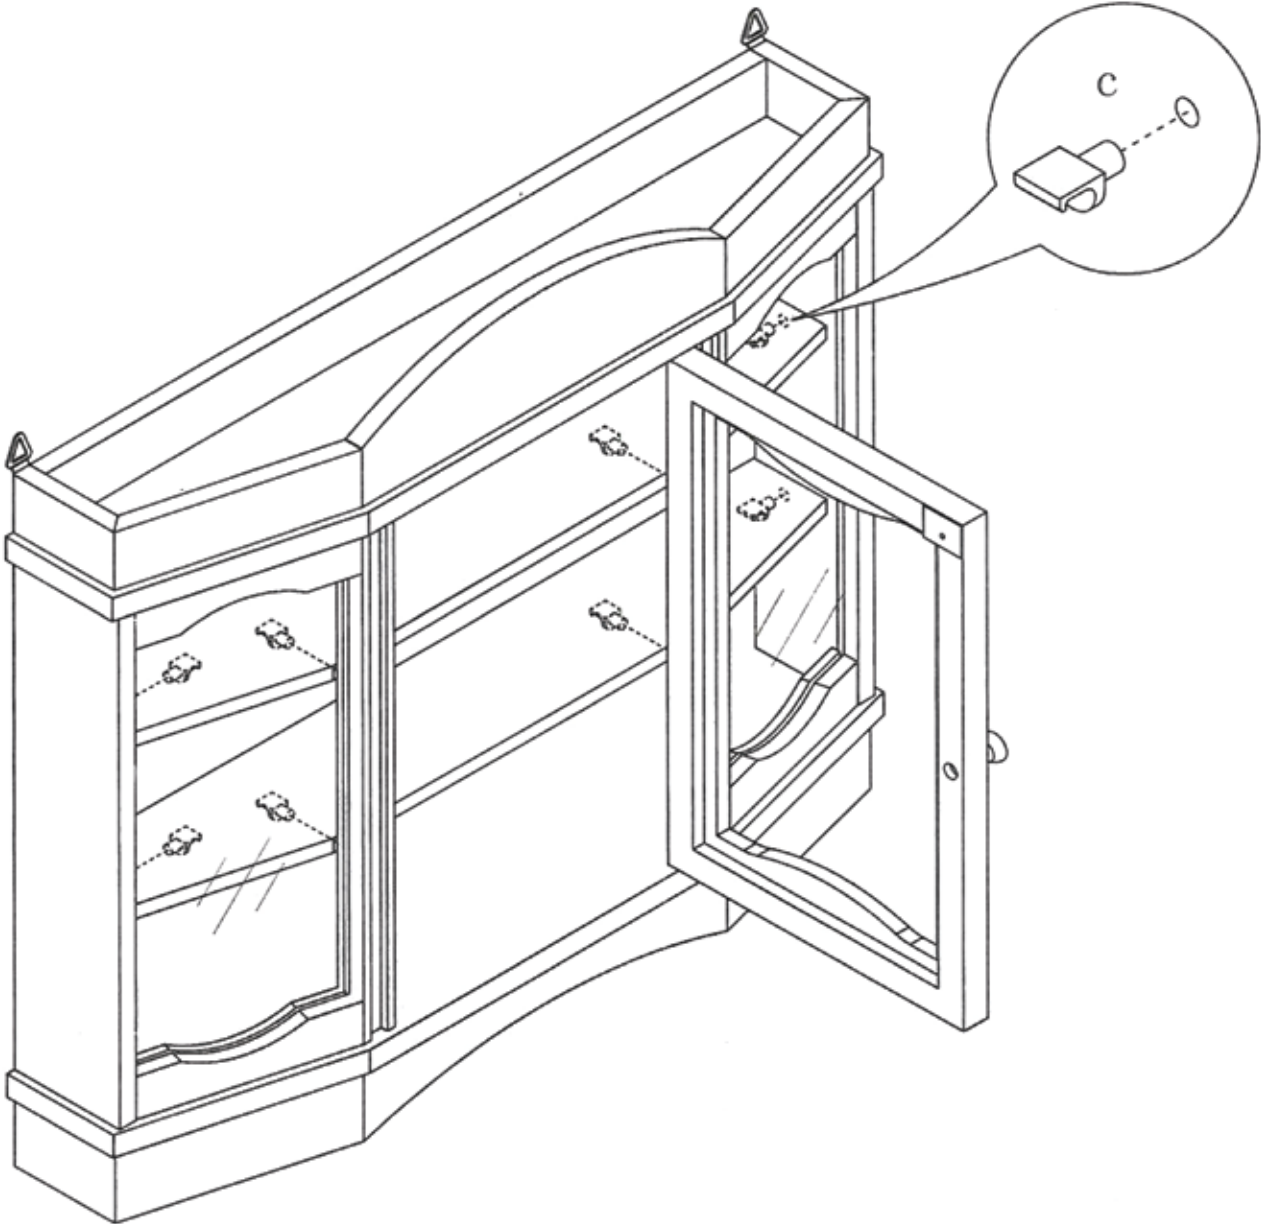

TOUCH OF CLASS CATALOG

LYNDHURST WALL CURIO CABINET

ITEM NO. : 101202

ASSEMBLY INSTRUCTIONS

PART LIST:

A: 1PC

HARDWARE LIST:

a. WALL ANCHOR 2PCS

b. FLAT HEAD SCREW 2PCS

c. PIN 8PCS

STEP 1

STEP 2