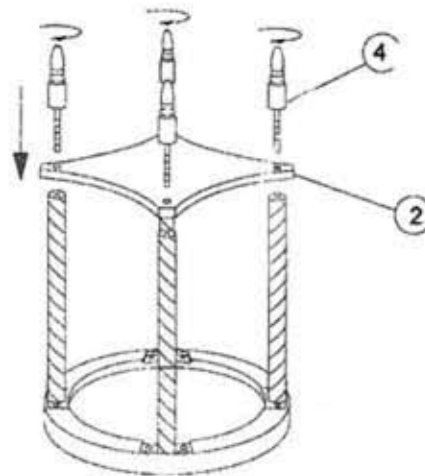

Assembly Instructions: Camelia Glass Top Round Accent Table

Laying out all the parts and hardware and identifying each part as shown may help you as you assemble frame.

PART LIST

CODE	PARTS	QTY
1		1
2		1
3		4
4		4

PART #	IMAGE	QTY
A		1
B		8

Step 1

Step 2

Step 3