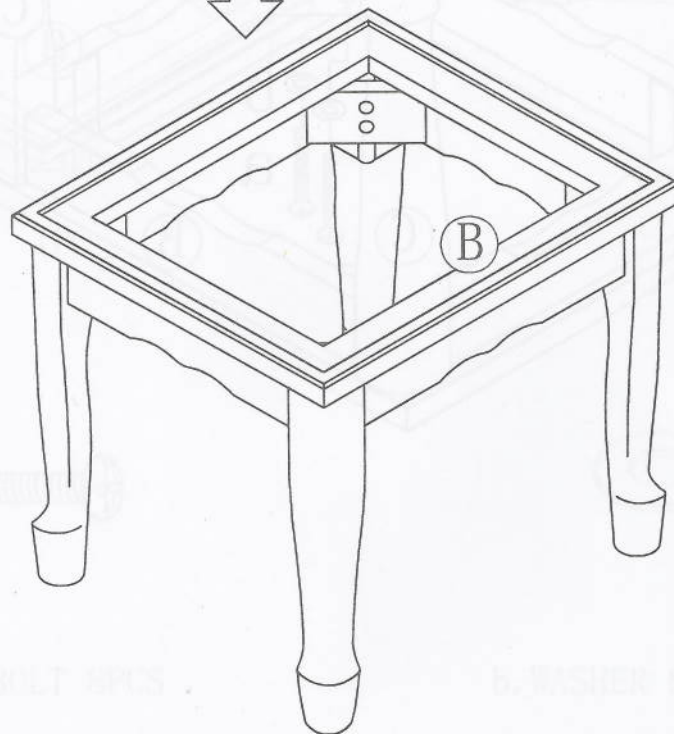

STEP 1 PARTS LIST

TOUCH OF CLASS CATALOG

MACKAY SILVER CHEST

ITEM NO. : 1007CC

ASSEMBLY INSTRUCTIONS

PARTS LIST:

A. 1PC

B. 1PC

C. 4PCS

a. LONG BOLT 8PCS

b. WASHER 8PCS

STEP 2

STEP 1

2 LONG BOLT SPCS

6 WASHER SPCS