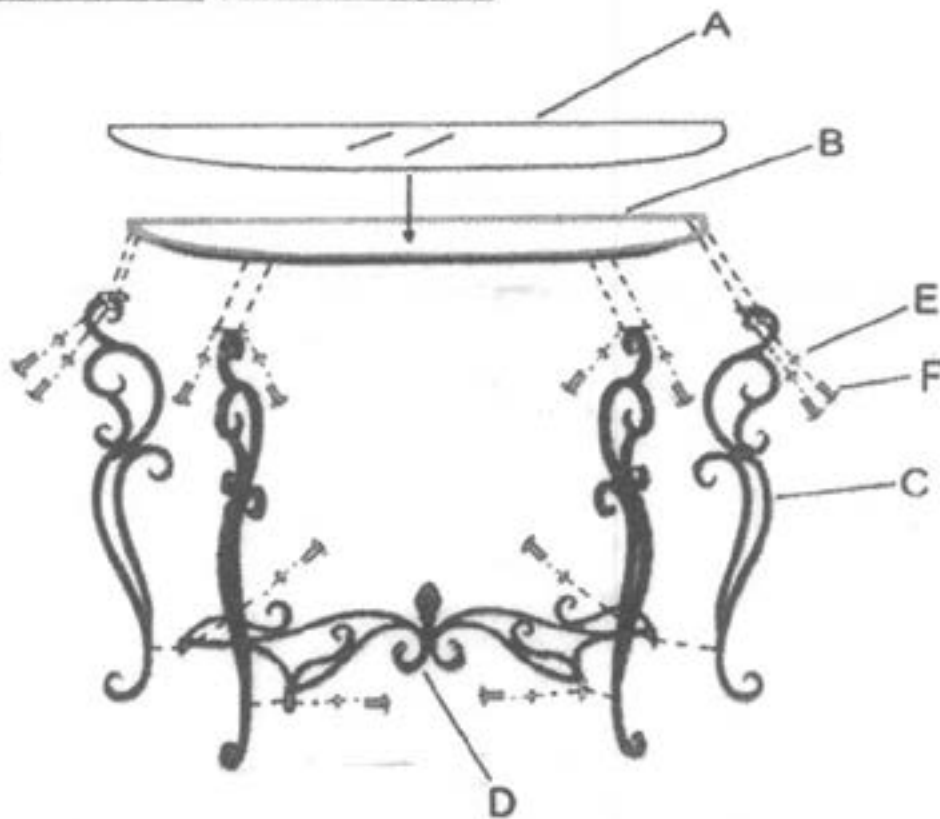

## ASSEMBLY INSTRUCTIONS

ITEM NO.: M00086

### Parts required

A		1pc	D		1pc
B		1pc	E		12pcs
C		4pcs	F		12pcs

1. Secure four side supporters(C) into the bottom flower supporter (D) with four sets of washers (E) and screws (F).
2. Secure the glass supporter (B) into the assembled part with eight sets of washers(E) and screws(F).
3. Put the glass panel(A) into the glass supporter(B)..