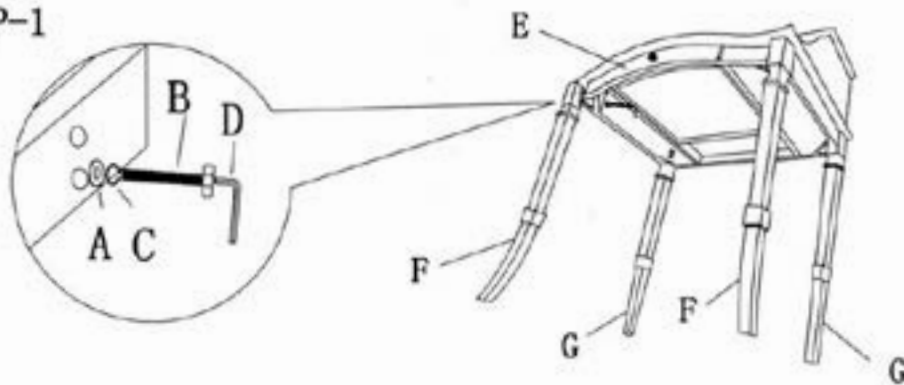

COAST TO COAST IMPORTS, LLC

Assembly Instructions

item No: 43364

PARTS INCLUDED

	DESCRIPTION	QTY		DESCRIPTION	QTY
A	 FLAT WASHER $\phi 5/16"$	8	B	 BOLTS $\phi 5/16" \times 8 \times 2-3/8"$	8
C	 LOCK WASHER $\phi 5/16"$	8	D	 WRENCH $\phi 5/16"$	1

STEP-1

FINISH