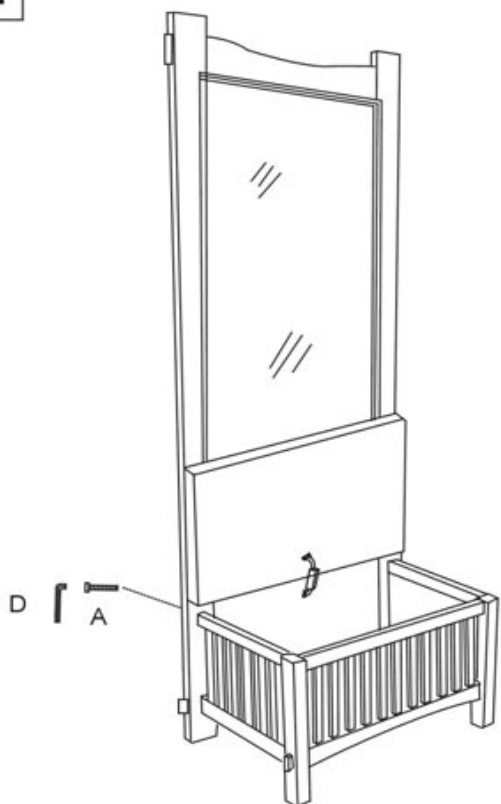

ASSEMBLY INSTRUCTIONS

ITEM NO.SCO-207R

1

2

NO	DESCRIPTION	SHAPE	SIZE	QTY
A	SCREW		1/4" x 1 1/2"	4PCS
B	SCREW		1/4" x 1 1/4"	9PCS
C	WOOD SCREW		3.5" x 16"	14PCS
D	K/D KEY		4 mm	1PC
E				2PCS
F	PLUG			2PCS

TOC20120625

ASSEMBLY INSTRUCTIONS

ITEM NO.SCO-207R

3

4

5