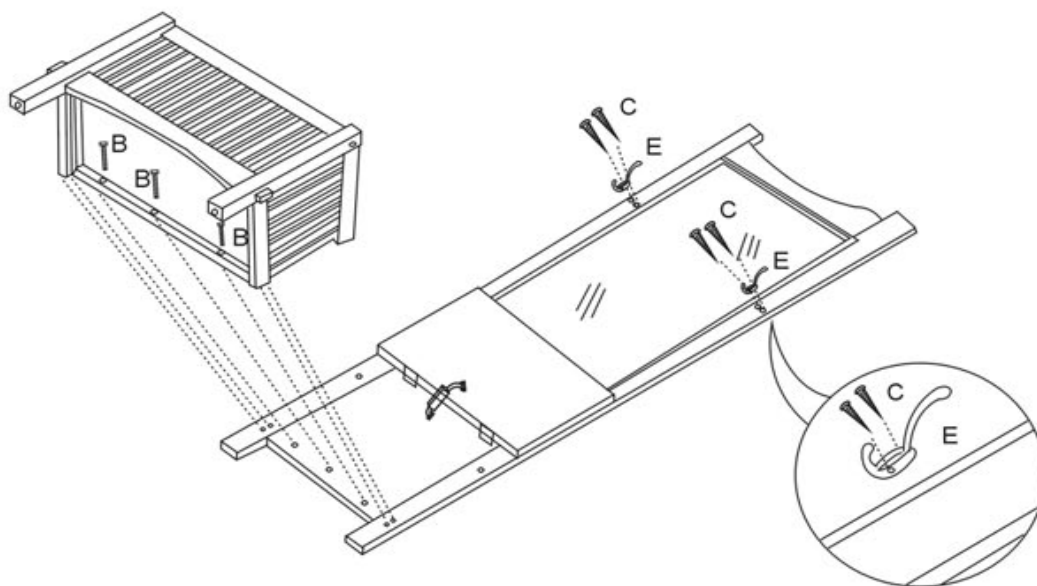

ASSEMBLY INSTRUCTIONS

ITEM NO.SCO-207R

1

2

NO	DESCRIPTION	SHAPE	SIZE	QTY
A	SCREW		1/4" x 1 1/2"	4PCS
B	SCREW		1/4" x 1 1/4"	9PCS
C	WOOD SCREW		3.5" x 16"	14PCS
D	K/D KEY		4 mm	1PC
E				2PCS
F	PLUG			2PCS

TOC20120625

ASSEMBLY INSTRUCTIONS

ITEM NO.SCO-207R

3

4

5