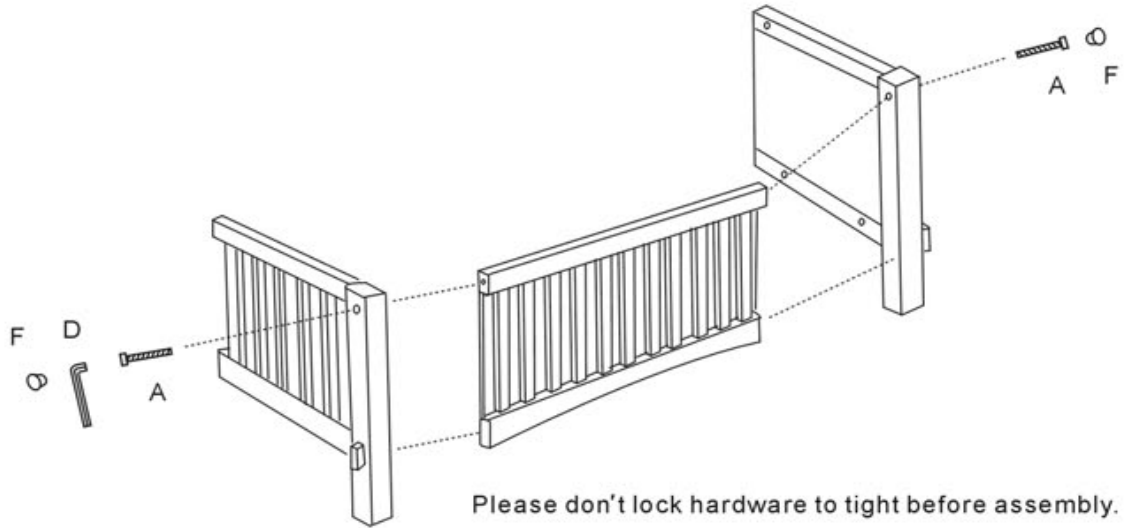

ASSEMBLY INSTRUCTIONS

ITEM NO.SCO-207R

1

2

NO	DESCRIPTION	SHAPE	SIZE	QTY
A	SCREW		1/4" x 1 1/2"	4PCS
B	SCREW		1/4" x 1 1/4"	9PCS
C	WOOD SCREW		3.5" x 16"	14PCS
D	K/D KEY		4 mm	1PC
E				2PCS
F	PLUG			2PCS

TOC20120625

ASSEMBLY INSTRUCTIONS

ITEM NO.SCO-207R

3

4

5