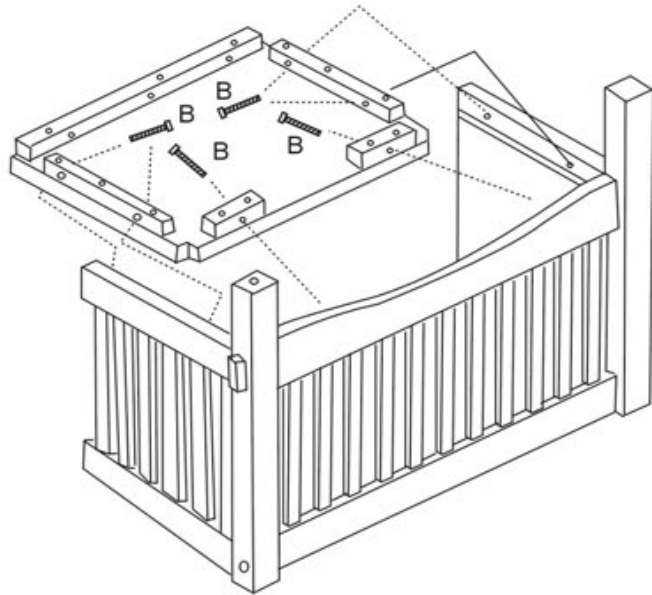

ASSEMBLY INSTRUCTIONS

ITEM NO.SCO-207R

1

2

NO	DESCRIPTION	SHAPE	SIZE	QTY
A	SCREW		1/4" x 1 1/2"	4PCS
B	SCREW		1/4" x 1 1/4"	9PCS
C	WOOD SCREW		3.5" x 16"	14PCS
D	K/D KEY		4 mm	1PC
E				2PCS
F	PLUG			2PCS

TOC20120625

ASSEMBLY INSTRUCTIONS

ITEM NO.SCO-207R

3

4

5