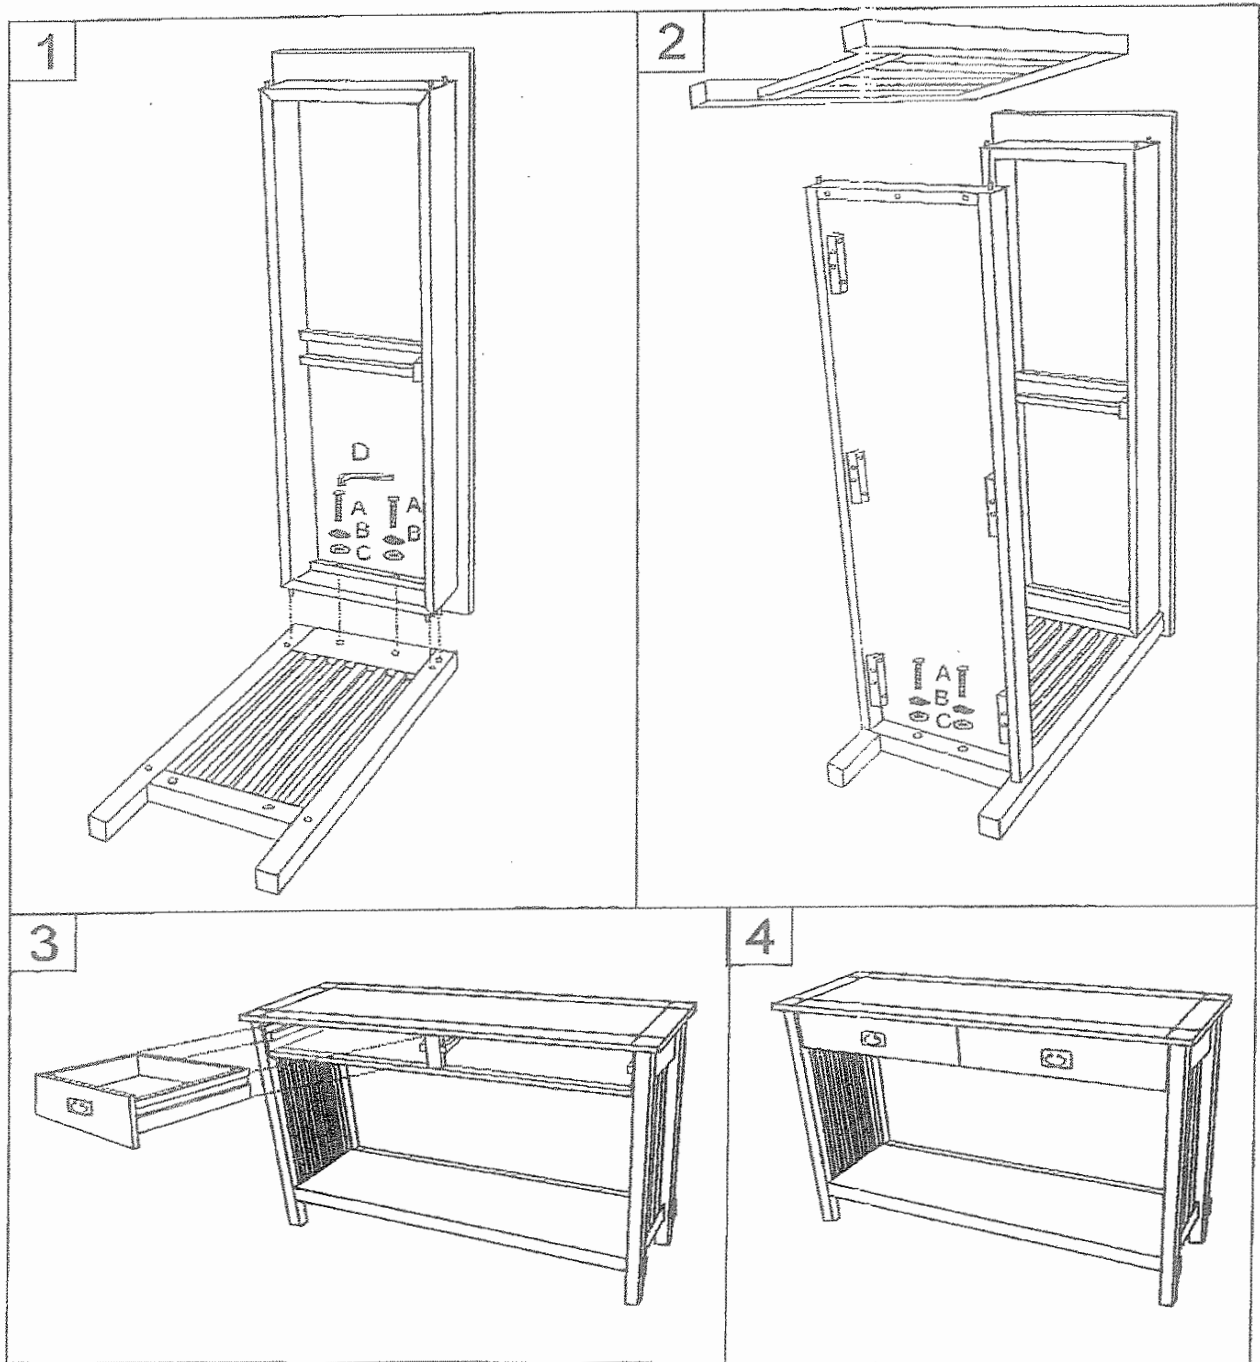

ASSEMBLY INSTRUCTIONS

ITEM NO.:SCO-205

NO	DESCRIPTION	SHAPE	SIZE	QTY
A	SCREW		1/4" x 1 1/4"	8PCS
B	SPRING WASHER		Ø1/4"	8PCS
C	FLAT WASHER		Ø1/4"x16	8PCS
D	K/D KEY		4 mm	1PC

TOC20120625